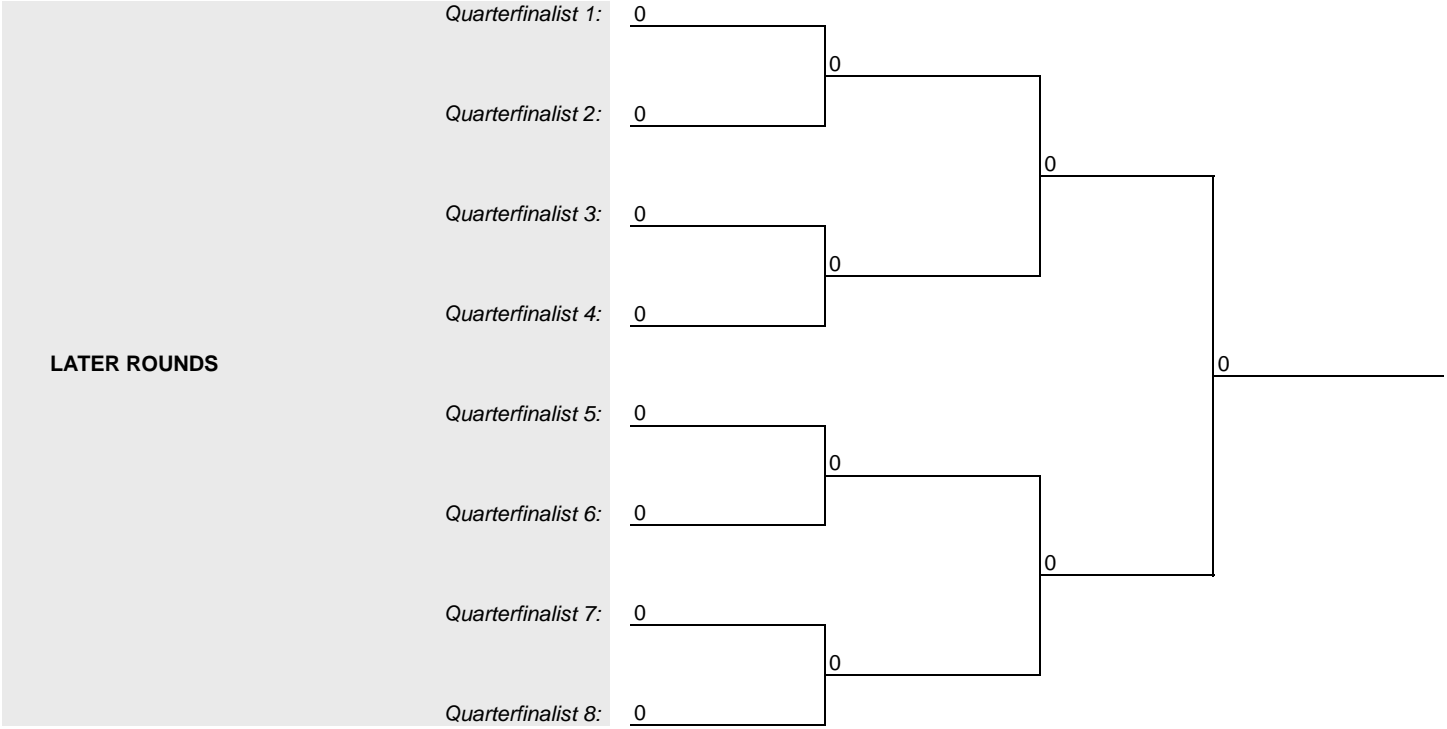

CLS	NOM	PRENOM	CLUB					
65	BYE			EL MANSOURI				
66	858	EL MANSOURI	IMRANE	RTCA		0		
67	BYE			BENHADIYA			SAM 13H45	
68	588	BENHADIYA	SOUFIANE	TSCM				0
69	BYE			SMIRES				DIM 09H15
70	1026	SMIRES	TARIK	RTCMA		0		
71	BYE			CHAHOUR			SAM 13H45	
72	481	CHAHOUR	AMNAY	TSCM				0
73	BYE			ZEMRANI				DIM 14H00
74	761	ZEMRANI	MAMOUN	TSCM		0		
75	BYE			FELLANI			SAM 13H45	
76	641	FELLANI	ABDELAZIZ	RTCA				0
77	N.C.	OUAZZANI TOUHAMI	EL MEHDI	RTCA		0		DIM 09H15
78	N.C.	ALFI	AMINE	TAS			SAM 10H00	0
79	BYE			HANCHI			SAM 16H15	
80	421	HANCHI	ANIS	RTCA				
81	BYE			BOUFNITCHEL				
82	868	BOUFNITCHEL	KARIM	TSCM		0		
83	BYE			SOUFI			SAM 13H45	
84	561	SOUFI	TAMIM	TCR				0
85	BYE			TAKHIM				DIM 09H15
86	956	TAKHIM	SALIM	OCC		0		
87	BYE			PAUNER			SAM 13H45	
88	504	PAUNER	MAURO	RTCA				0
89	BYE			BOUIBKER				DIM 14H00
90	725	BOUIBKER	YASSER	RTCA		0		
91	BYE			KONDAH			SAM 12H30	
92	670	KONDAH	MOUNIR	TSCM				0
93	N.C.	EZZEROUATI	MOHAMED AV	RTCA		0		DIM 09H15
94	N.C.	BENBRAHIM	AAMR	WIFAQ			SAM 10H00	0
95	BYE			SABIRI			SAM 16H15	
96	383	SABIRI	ABDELLAH	TTC				
97	BYE			AKABBOUCH				
98	810	AKABBOUCH	OMAR	TCR		0		
99	BYE			AASILA			SAM 12H30	
100	613	AASILA	HASSAN	TTC				0
101	BYE			BENNANI				DIM 09H15
102	1072	BENNANI	ISMAIL	TSCM		0		
103	BYE			OUARZAZI			SAM 12H30	
104	454	OUARZAZI	FARIS	RTCMA				0
105	BYE			BARIGOU				DIM 14H00
106	775	BARIGOU	ADIL	TSCM		0		
107	BYE			JAMAL			SAM 12H30	
108	622	JAMAL	BRAHIM	SM				0
109	N.C.	REBER	PATRICE	ATC		0		DIM 09H15
110	1119	EL HOUSSAINI	ADAM	RTCA			SAM 10H00	0
111	BYE			HBABOU			SAM 16H15	
112	428	HBABOU	AISSA	RTCMA				
113	BYE			EL AJOUADI				
114	868	EL AJOUADI	LAHCEN	RTCMA		0		
115	BYE			AASSILA			SAM 12H30	
116	546	AASSILA	SAID	TCR				0
117	BYE			FELLANI				DIM 09H15
118	943	FELLANI	ALIAS	RTCA		0		
119	BYE			BELKHAYAT			SAM 12H30	
120	525	BELKHAYAT	MOHAMMED	RTCMA				0
121	BYE			BOUHOUT				DIM 14H00
122	719	BOUHOUT	SAAD	RTCA		0		
123	BYE			AIT BOUKER			SAM 12H30	
124	677	AIT BOUKER	CHAKIR	RTCA				0
125	N.C.	DMARH	IBRAHIM	RTCA		0		DIM 09H15
126	N.C.	BOUSSETTA	MOHAMED	TTC			SAM 11H15	0
127	BYE			KHALOUFI			SAM 17H30	
128	363	KHALOUFI	GHALI	RTCMA				

Acc. Ranking	Seeded players	#	Seeded players	Lucky Losers	Replacing	Draw date/time:
Rkd Da		9				Last Accepted player
Top DA		10				
Last DA		11				Player representatives
		12				
Seed r:		13				
Rkd Da		14				ITF Referee's Signature
Top se		15				
Last se		16				JAWAR ABDELHAK